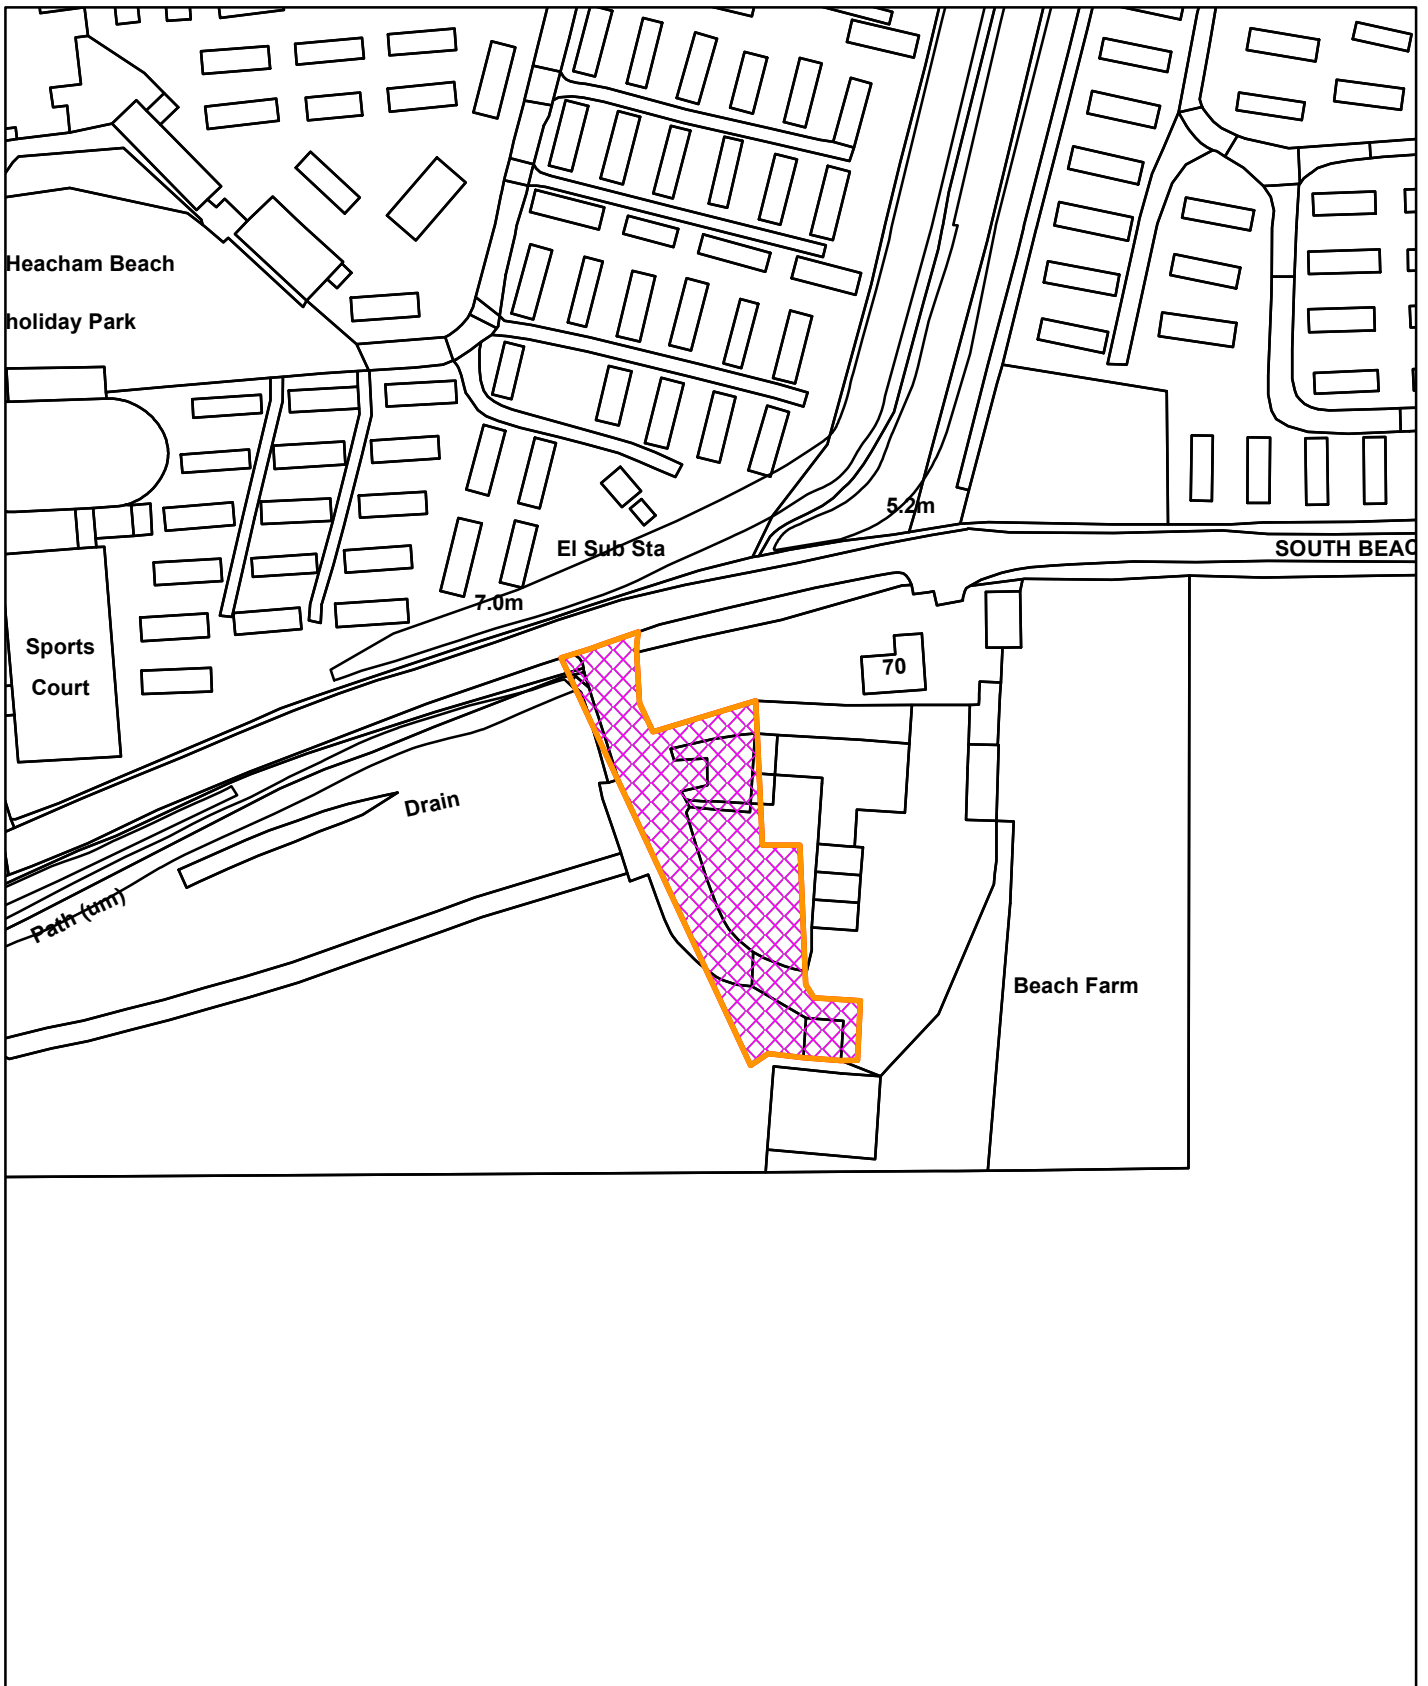

21/00080/F

Land W of 70 South Beach Road, Heacham, PE31 7BD

© Crown copyright and database rights 2022
Ordnance Survey 100024314

23/11/2022